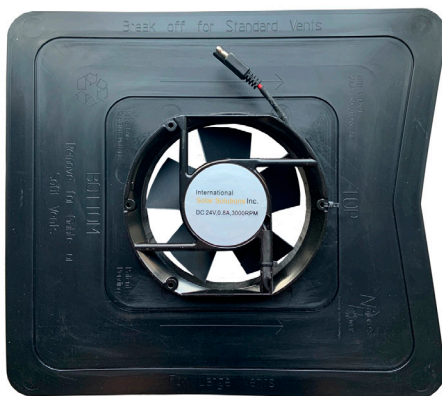

## iSolar Attic Fan 19W-MOD (Modular)

A modular roof mount solar attic fan that easily retrofits into existing vent covers. Generally requires two units that can be strategically located on a roof for optimal air-flow. A natural solar energy driven fan, making high efficient yet quiet ventilation via its top grade brushless motor. An energy-saving ventilation solution for a healthy and comfortable environment!

Fan Gasket Assembly

\* Due to lack of industry standards, CFM is often quoted as the maximum peak output of a bare fan in laboratory conditions. iSolar CFM is representative of operating in typical attic conditions ranging in output from 250 CFM to a maximum of 400 CFM, depending on intensity of the sunlight and duration of direct sunlight on the panel.

- Power: 19W Solar panel
- Solar Panel: Polycrystalline, adjustable / detachable size: 38.1x44.6x2.5 cm (15x17.5x1 in.)
- Fan Blades: (5) Composite plastic fan blades. 7.6 cm (3 in.)
- Cable: 66 cm (26 in.) length cable to connect solar panel and fan. Longer cable sizes available.
- Fan Housing: One-piece fan and plenum for easy retrofit under existing vent covers.
- Fan Dimensions: 17.2x15.2x5 cm (6.7x6.x2 in.)
- Air Movement: 250 to 400 CFM\*
- Packaging: 46x38.8x9 cm (18.1x15.4x3.5 in.)
- Weight: 4.03 kg. (8.9 lbs.)
- Applications: Roof/Attic, Gable or Crawlspace, Golf Course Washrooms, Sheds and Outbuildings

### Motor

- Type: Brushless DC
- Voltage: 0.8A~24V
- Power: ≤ 20W
- Size: 7.6 cm (3 in.) diameter
- Motor Speed: 3000 RPM
- Quietness: < 65 dB
- Material: Aluminum and recycled plastic, high quality ball bearings.
- Intrusion Protection: IP56 (Dust Resistant)